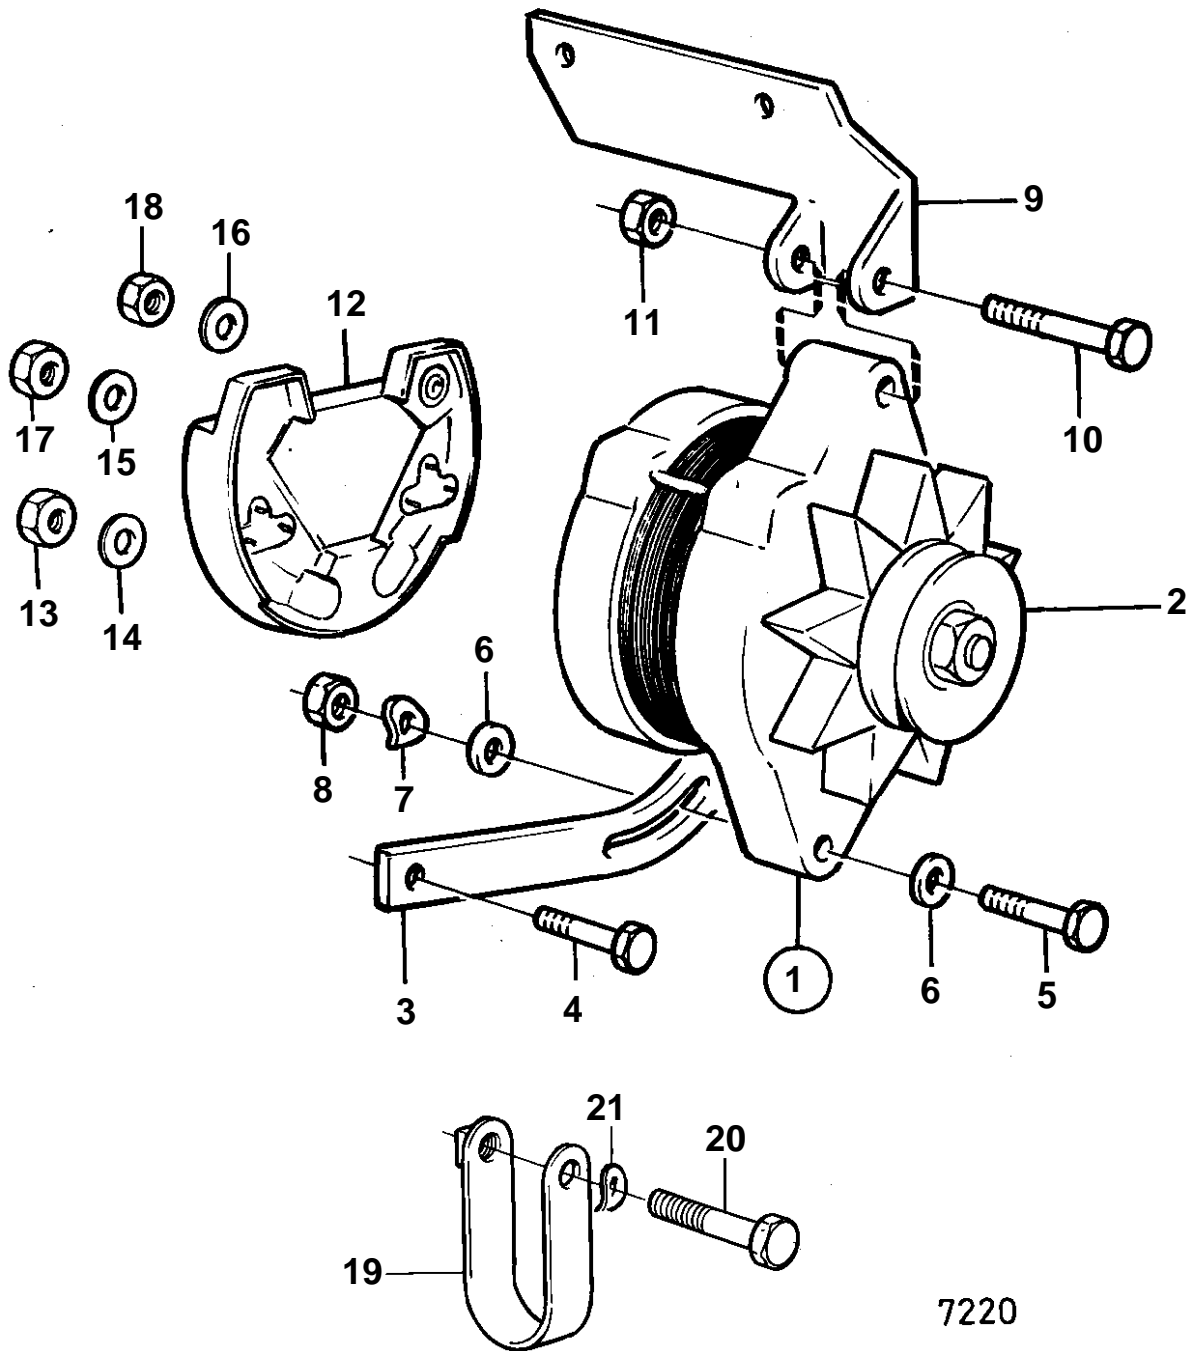

BB260B

BB260B

REF	PART NO.	QTY	DESCRIPTION	SEE SEC.	NOTES
1	841379	1	Alternator		35A REPL BY 841769
				030-0300	
	841769	1	Alternator		35A. REPLACED BY 1 ALTERATOR 841765 AND 1 CABLE UNIT 841822.
			Bulletin 49-04	49-04-EN	Alternators
1				030-0300	
	841765	1	Alternator		50A, REPL BY 858838
				030-0275	
2	841813	1	Pulley		
3	835352	1	Tensioner		
4	955534	1	Screw		
5	940161	1	Screw		
6	191172	2	Washer		
7	941907	1	Spring washer		
8	955826	1	Nut		
9	835913	1	Bracket		
10	955700	1	Screw		
11	950375	1	Nut		
12	840638	1	Charge distributor	030-0275	
13	955781	2	· Nut		
14	941906	2	· Spring washer		
15	941906	1	Spring washer		
16	941905	1	Spring washer		
17	955781	1	Nut		+
18	955780	1	Nut		-